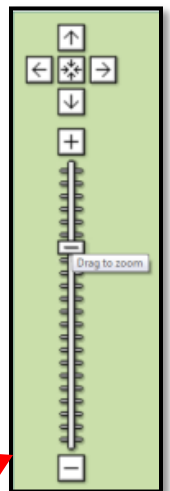

RLU Contact: Ryan Mayo
1901 Island Walk Way PO Box 728, Fernandina Beach, FL - 32035
Phone: (855) 729-4868
Email: hunting@rayonier.com

Property Maps:  [Aerial](#)  [TOPO](#)  [Location](#)  [Stand](#)

 [View in Google Maps](#)

RLU Price: **\$3,484.00** [Bid on this RLU](#)

Special Conditions: Campsite Allowed
No Deer Hunting with Dogs

View RLU on the Map

Clicking [View RLU on the Map](#) allows you to view RLUs on an interactive map.

Zoom In/Out: Zooming in/out can be accomplished by dragging the bar on the left side of the map.

Pan: Panning can be accomplished by holding down the left mouse button while dragging the mouse pointer to pull the map in any desired direction.