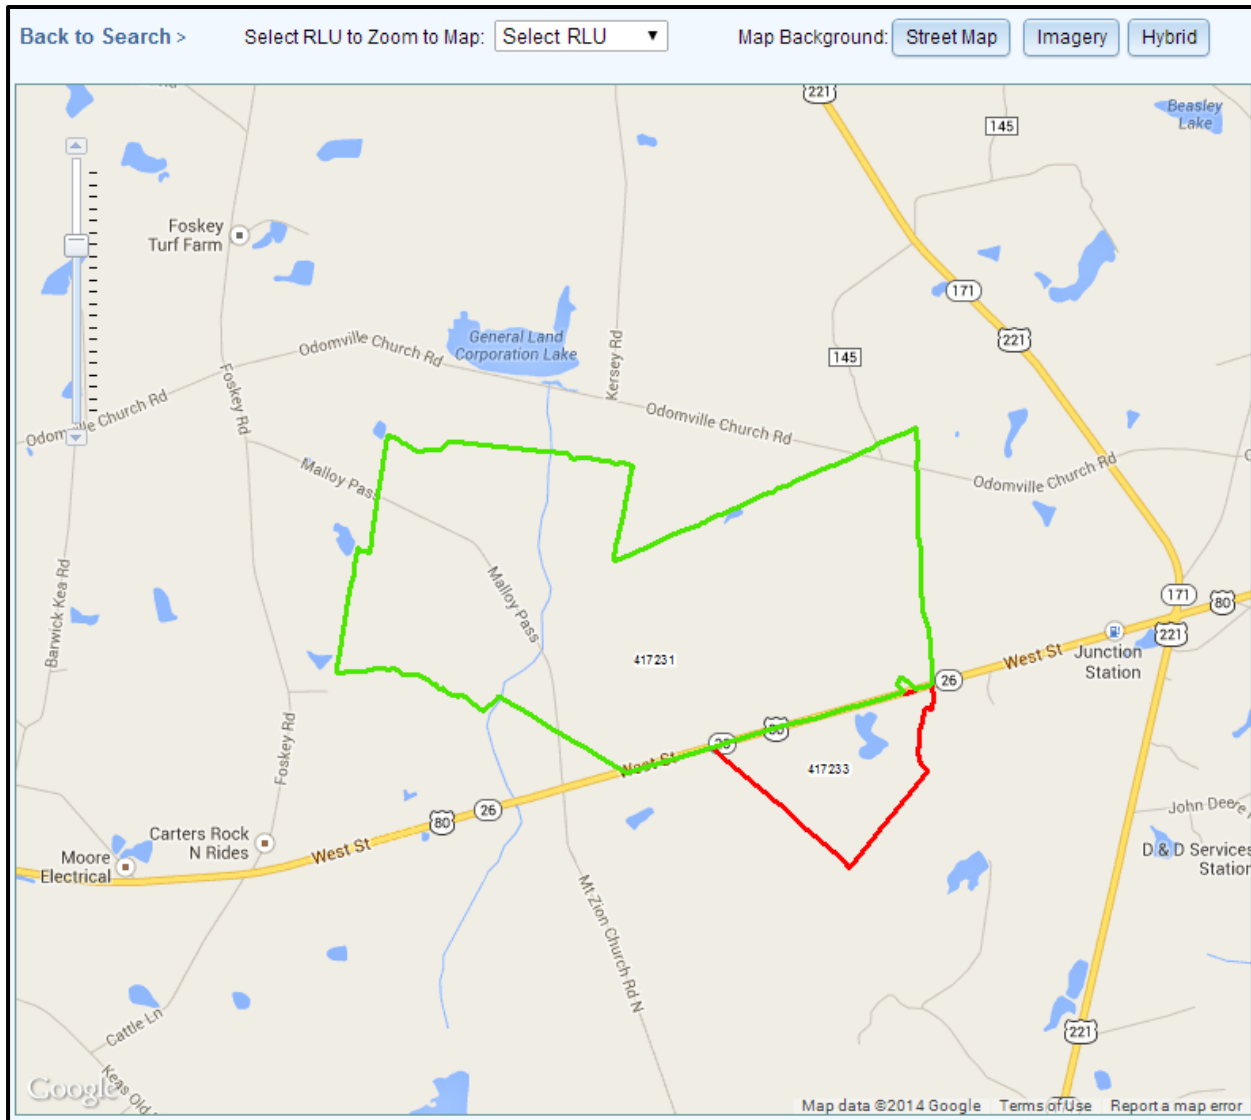

Zoom In/Out: Zooming in/out can be accomplished by dragging the bar on the left side of the map.

Pan: Panning can be accomplished by holding down the left mouse button while dragging the mouse pointer to pull the map in any desired direction.